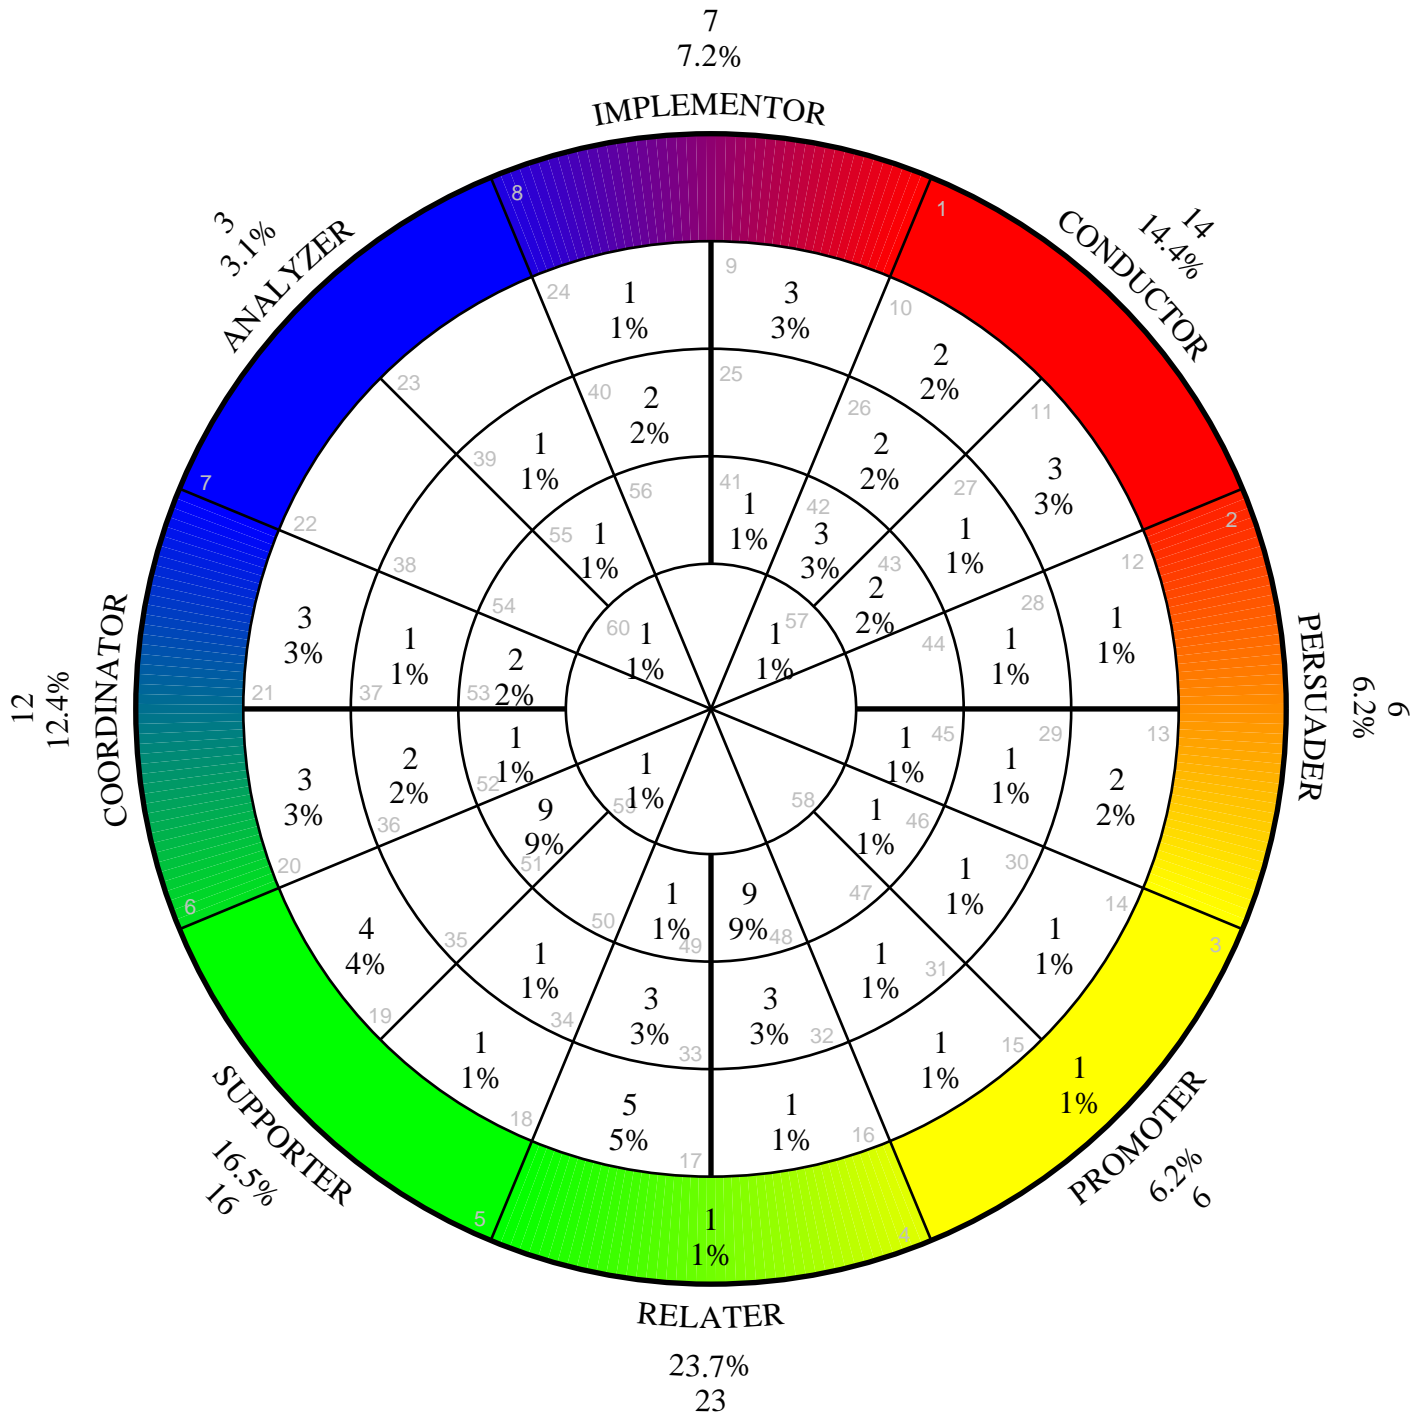

THE SUCCESS INSIGHTS™ WHEEL

Statistical Report
Natural
N=97

Students WHEC

NON-PLACEABLE = 10 0%